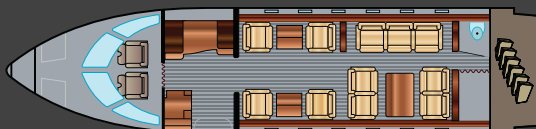

ALBINATI AERONAUTICS

BOMBARDIER CHALLENGER 604

Equipped with the widest possible cabin among aircraft in its category, the Challenger 604 can comfortably carry up to 12 passengers across distances of around 7,000 km. The plane is equipped with an entertainment system including DVD, individual video screens and satellite phones.

Thanks to its spacious galley located at the front of the plane, the hostess can prepare the finest dishes without disturbing passengers, before serving them at the table according to traveler's wishes. The baggage compartment located in the rear section of the cabin can be reached from both inside and outside and can accommodate several large pieces of luggage.

Its technical performances enable it to adapt to 1,700-meter long runways, which makes the Challenger 604 an extremely flexible plane suited to both short-haul and up to 8-hour flights.

12 passengers configuration

SPECIFICATIONS

Up to 12 passengers
Satellite or iridium phones fax, internet, DVD
Personalized catering
Spacious baggage compartment accessible from both inside and outside
1 lavatory

CABIN

Length: 28.41ft (8.66m)
Width: 8.17ft (2.49m)
Height: 6.06ft (1.85m)
Passengers: up to 12
Crew: 2 pilots, 1 stewardess