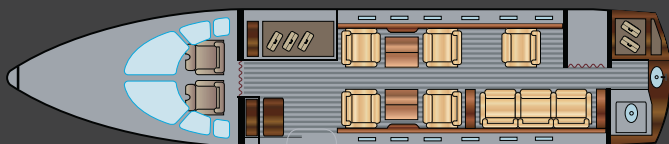

ALBINATI AERONAUTICS

HAWKER 900XP

The Hawker 900XP is a midsize business jet offering top-rate comfort both for short flights and for those lasting up to 6 hours. An air hostess ensures high-quality service for passengers who will be able to work in a pleasant and silent environment, or relax by using the state-of-the-art entertainment systems (DVD, CD, iridium phone). A toilet is available at the rear of the cabin.

8 passengers configuration

SPECIFICATIONS

- Up to 9 passengers
- Iridium phone, DVD
- Personalized catering
- 1 lavatory

CABIN

- Length: 21.32ft (6.50m)
- Width: 6.00ft (1.83m)
- Height: 5.74ft (1.75m)
- Passengers: up to 9
- Crew: 2 pilots, 1 stewardess