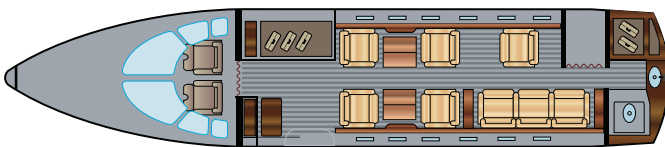

# HAWKER 900XP

The Hawker 900XP is a midsize business jet offering top-rate comfort both for short flights and for those lasting up to 6 hours. An air hostess ensures high-quality service for passengers who will be able to work in a pleasant and silent environment, or relax by using the state-of-the-art entertainment systems (DVD, CD, iridium phone). A toilet is available at the rear of the cabin.

8 passengers configuration

## SPECIFICATIONS

- Up to 9 passengers
- Iridium phone, DVD
- Personalized catering
- 1 lavatory